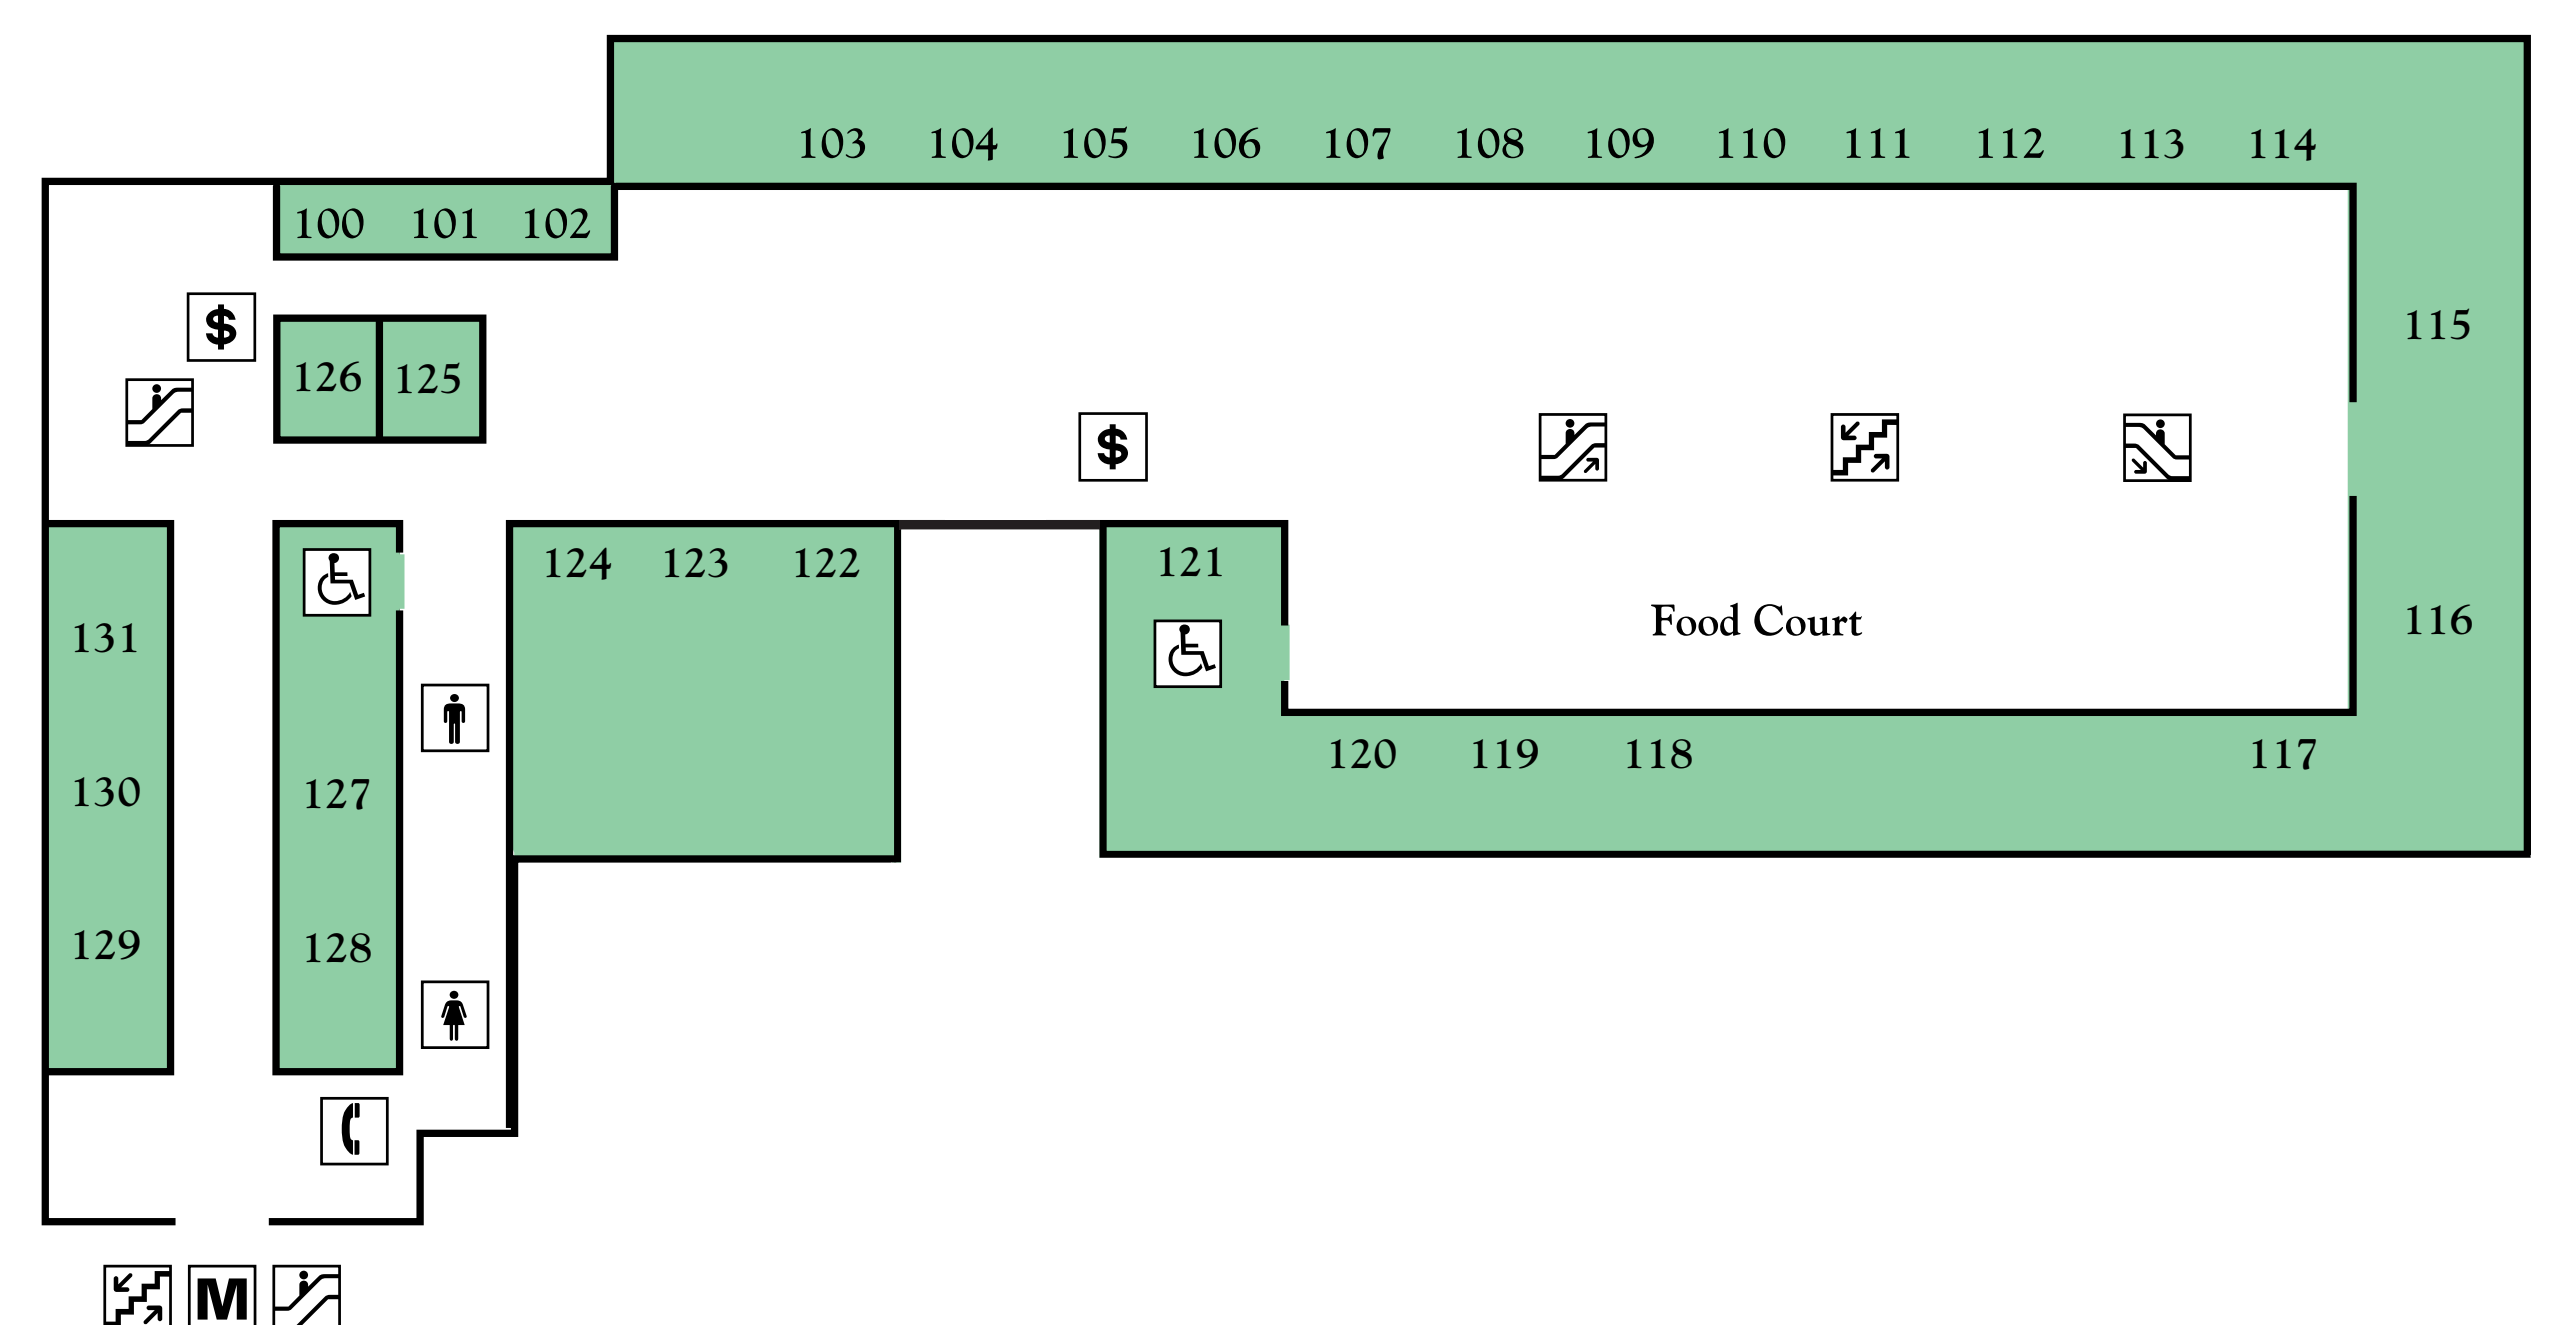

Access to the bus deck via Union Station

Proceed to Train Gates/Amtrak Concourse.

Take escalators up to the Union Station Mezzanine Level.

Exit north through doors and up escalators to Bus Deck level.

Use pedestrian walkways and follow signage to access buses

DIRECTORY

Street Level

Lower Level

KEY

Women's Bathroom	Information	Metro
Men's Bathroom	Stairs	Bike Tours / Parking / Rental / Repairs
Escalator	Phone	Outdoor Market (April - October)
Citibank ATM	Elevator	Kaiser Permanente Entrance
Taxi Service	Car Rental	Amtrak Police
Parking Garage Office	Parking Validation	