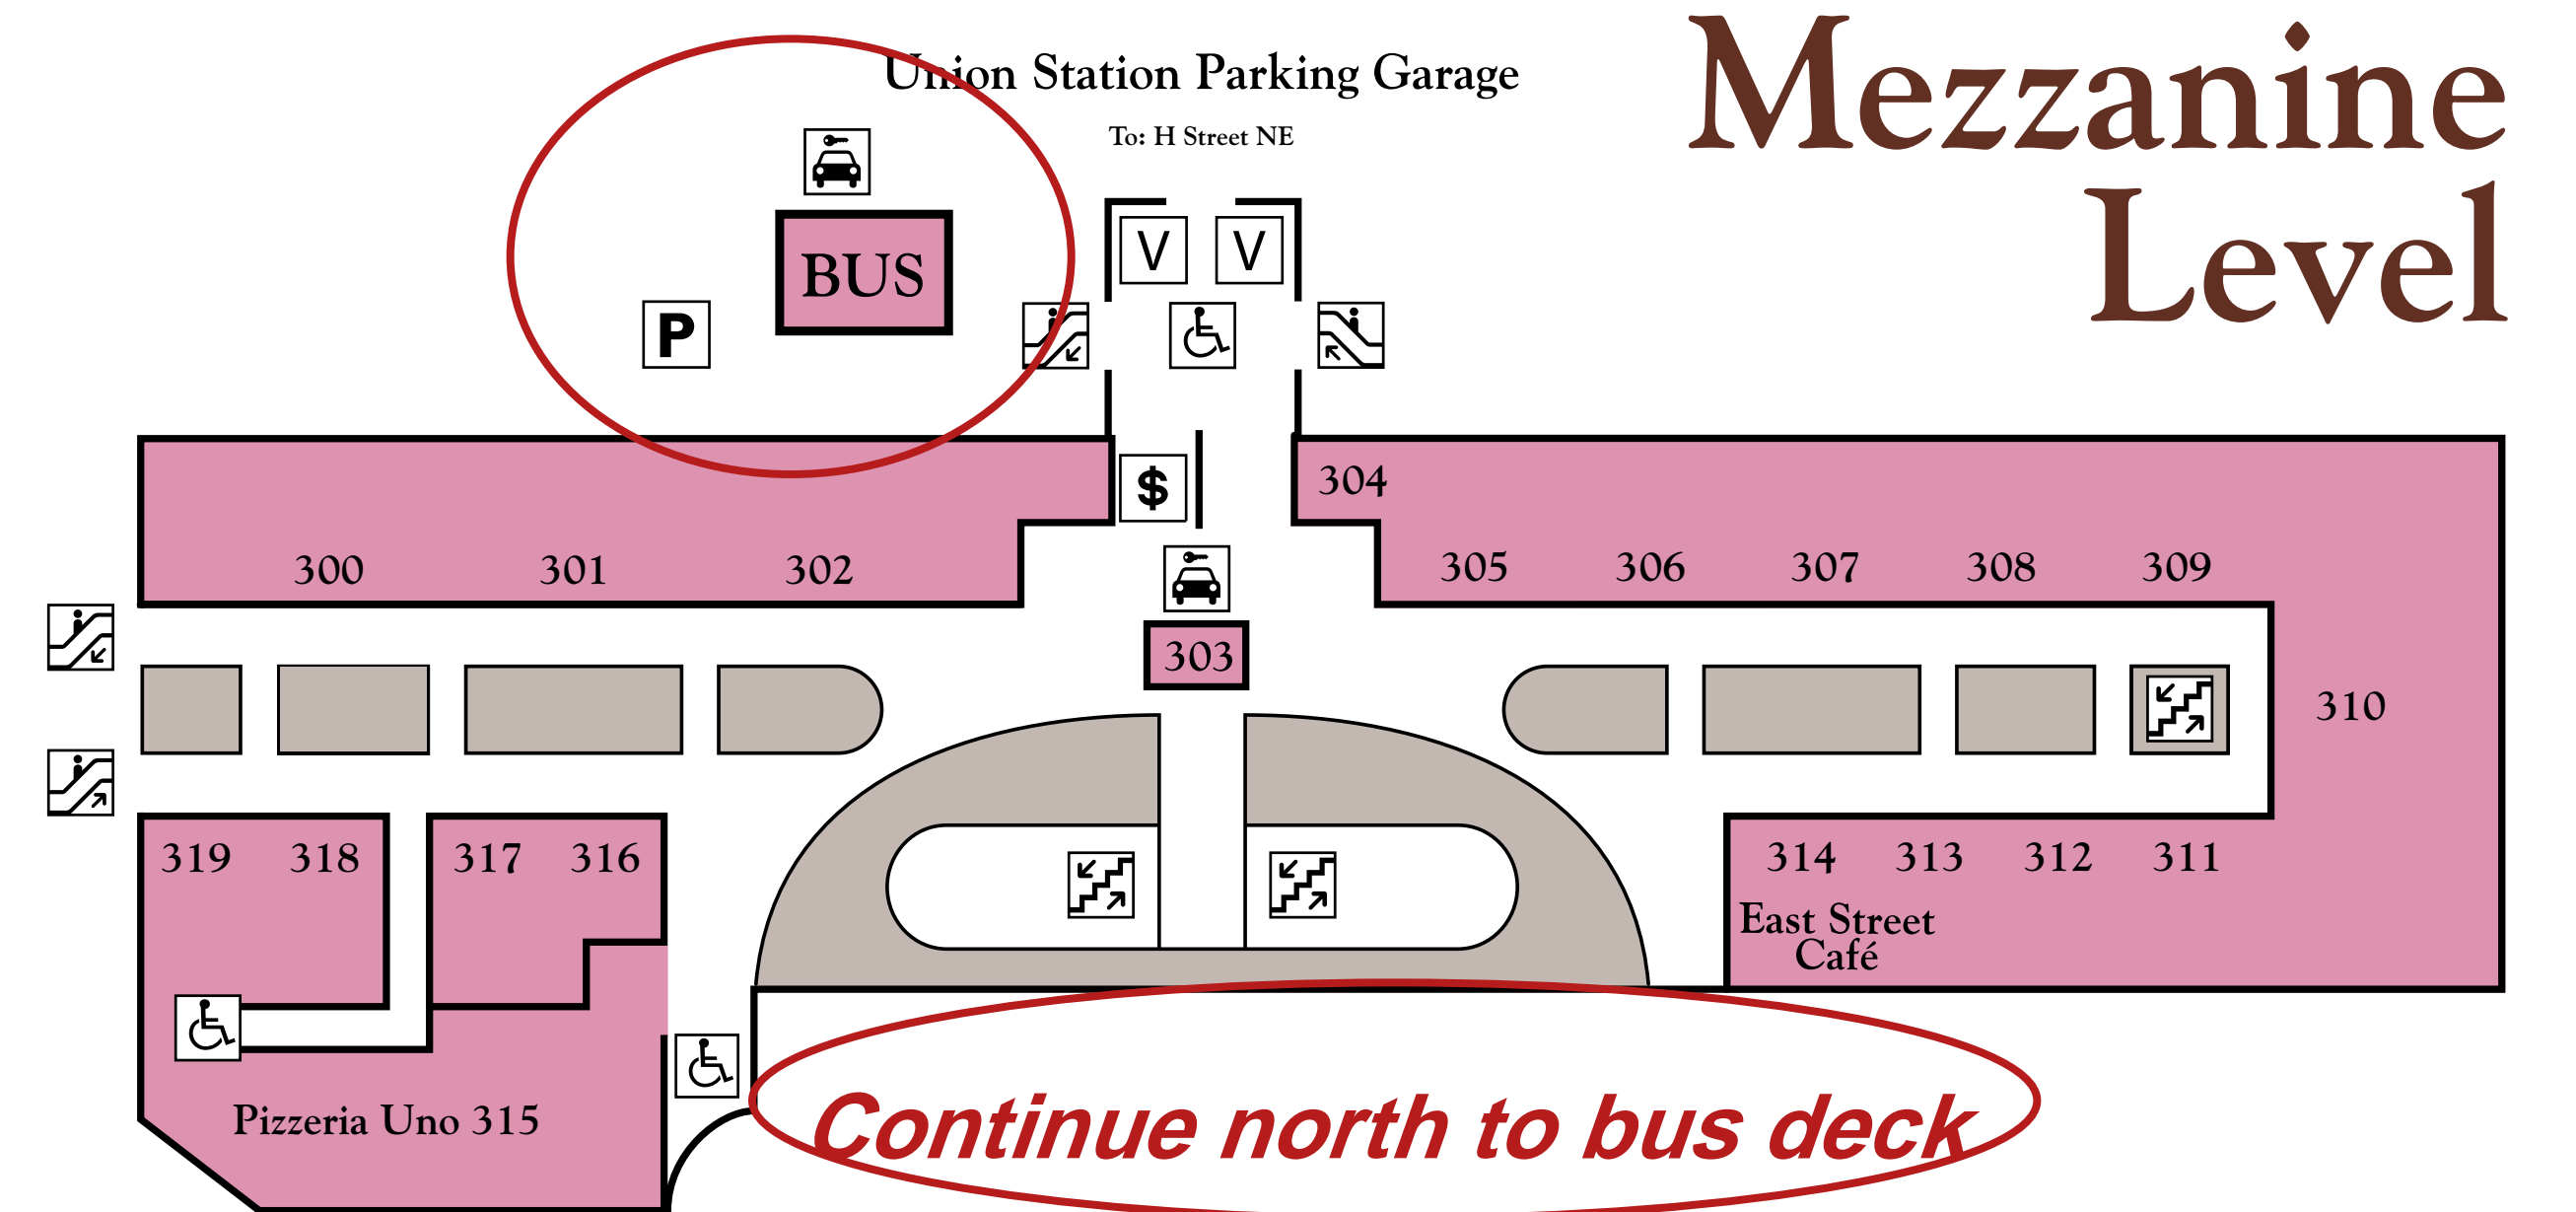

Access to the bus deck via Union Station

Proceed to Train Gates/Amtrak Concourse.

Take escalators up to the Union Station Mezzanine Level.

Exit north through doors and up escalators to Bus Deck level.

Use pedestrian walkways and follow signage to access buses

DIRECTORY

Street Level

Lower Level

KEY

Women's Bathroom	Information	Metro
Men's Bathroom	Stairs	Bike Tours / Parking / Rental / Repairs
Escalator	Phone	Outdoor Market (April - October)
Citibank ATM	Elevator	Kaiser Permanente Entrance
Taxi Service	Car Rental	Amtrak Police
Parking Garage Office	Parking Validation	