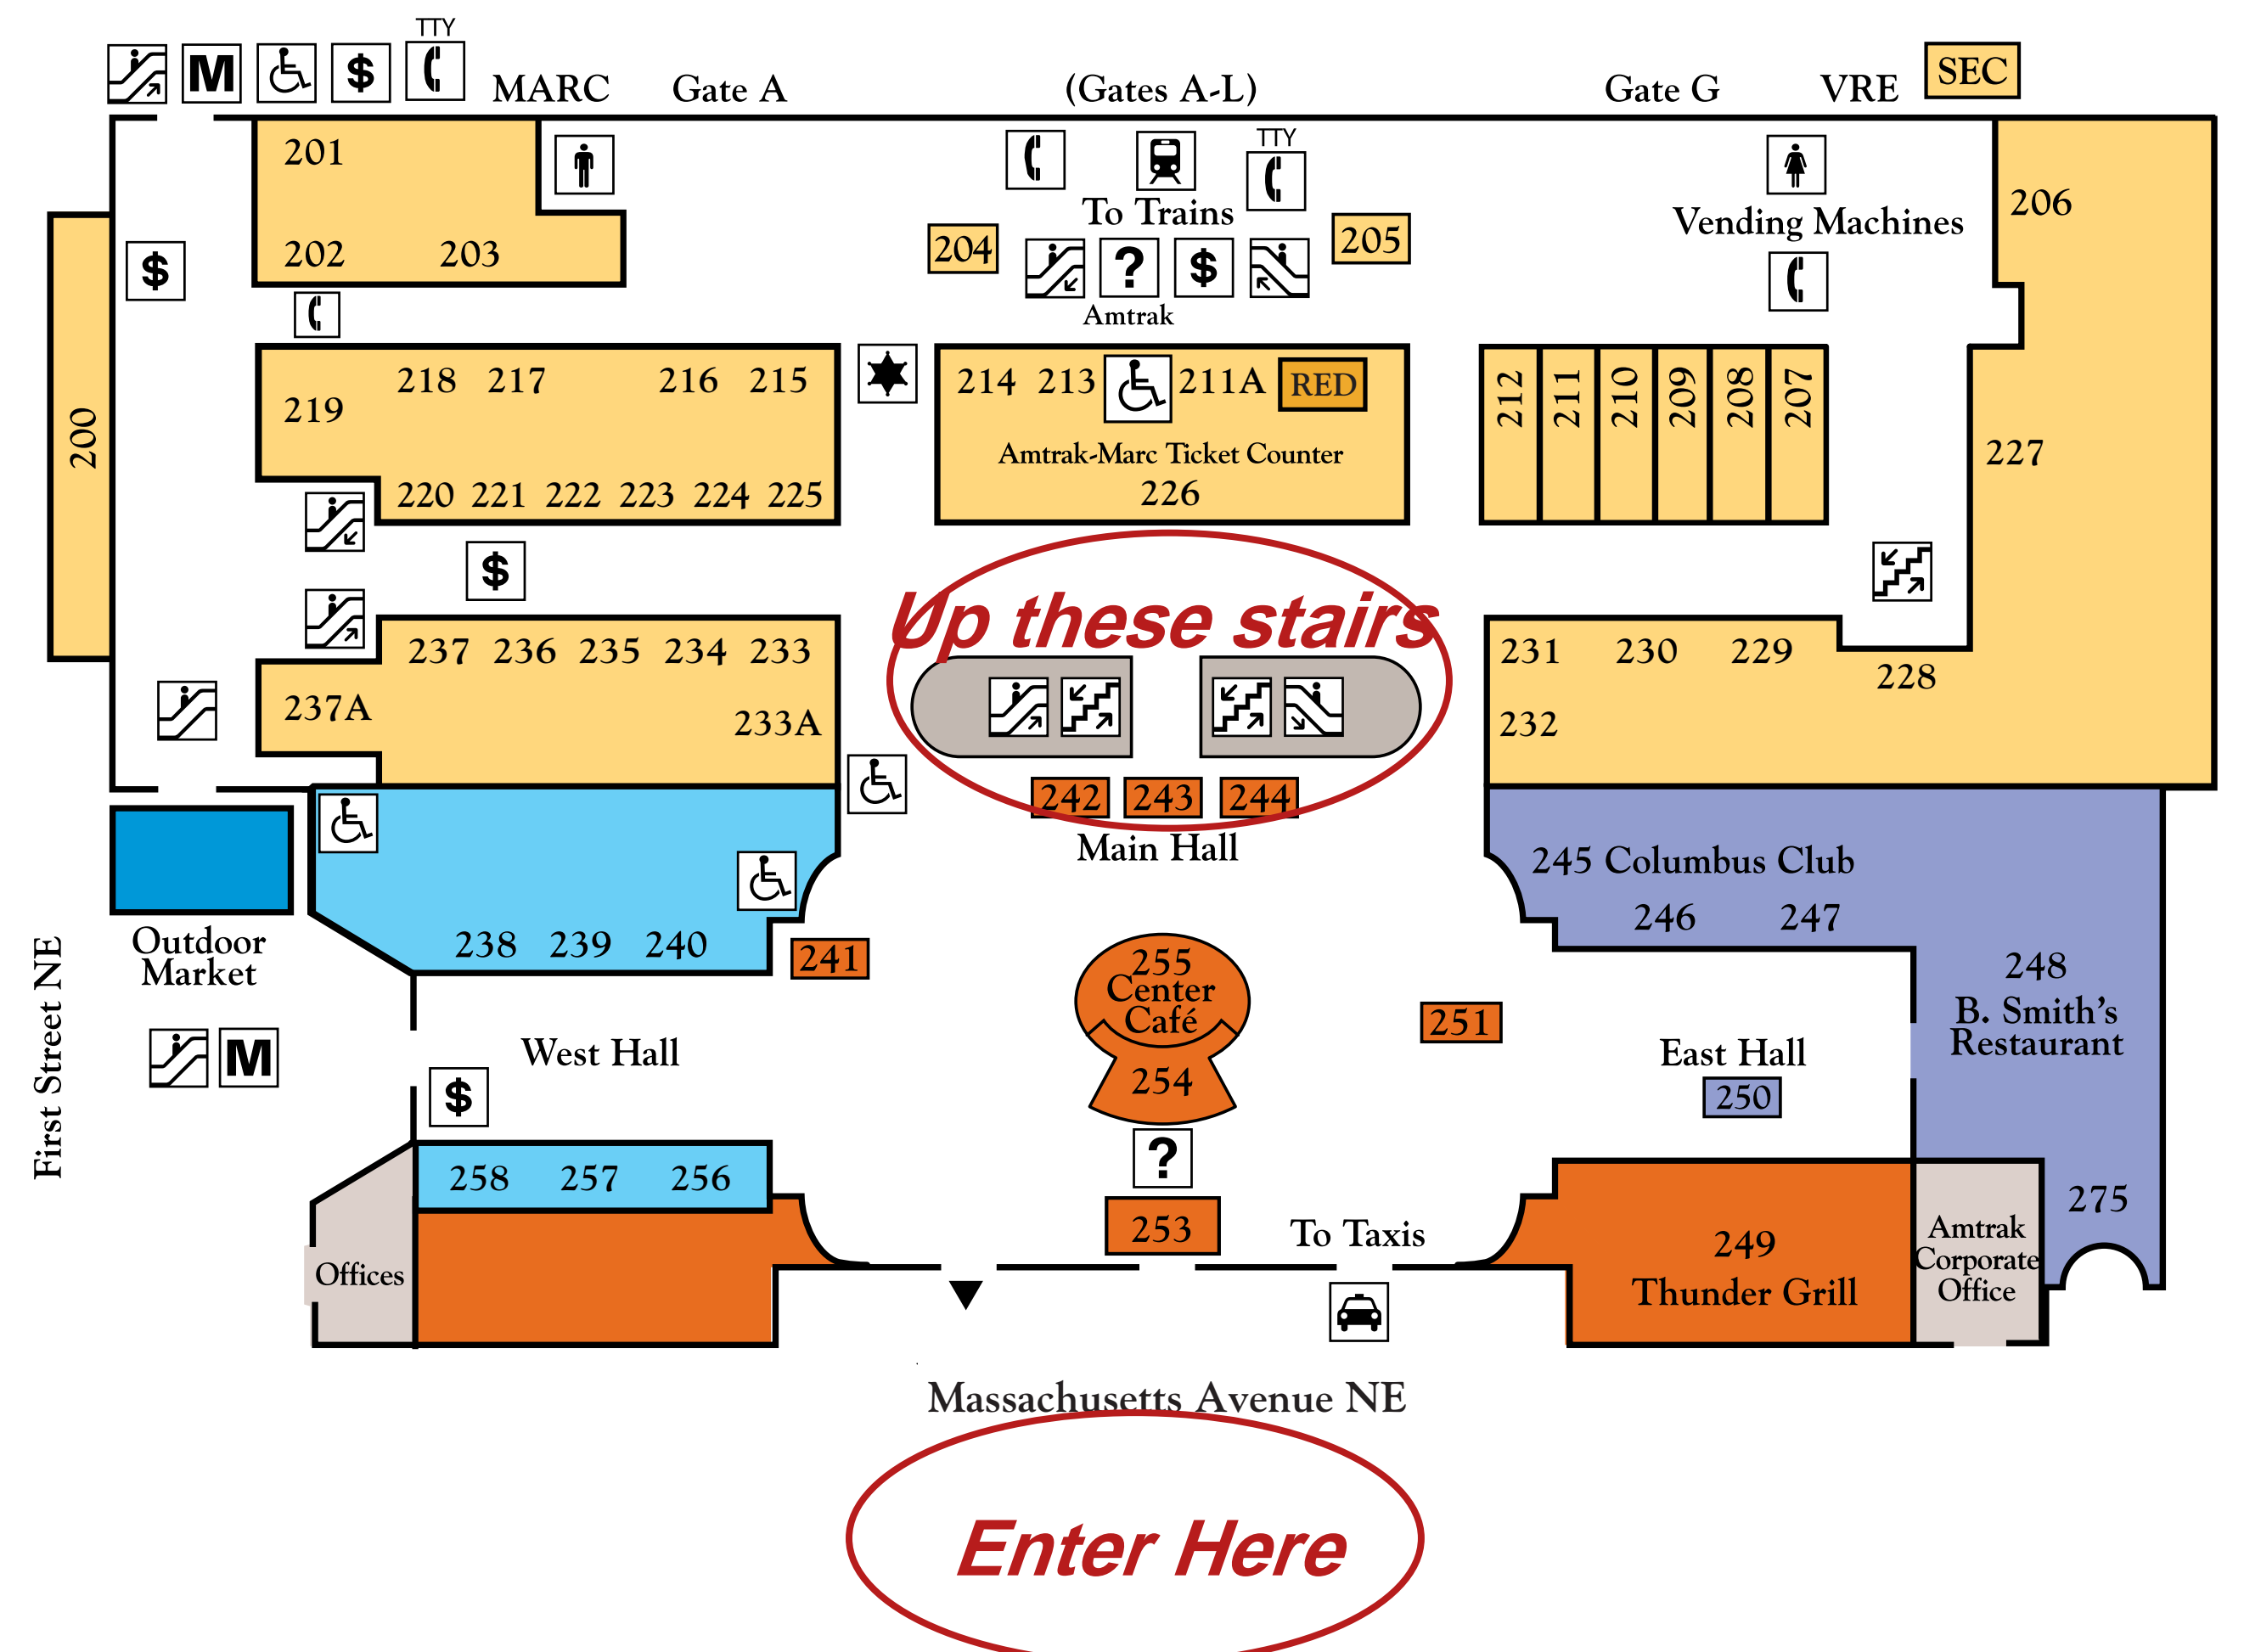

Access to the bus deck via Union Station

Proceed to Train Gates/Amtrak Concourse.

Take escalators up to the Union Station Mezzanine Level.

Exit north through doors and up escalators to Bus Deck level.

Use pedestrian walkways and follow signage to access buses

DIRECTORY

Street Level

Lower Level

KEY

Women's Bathroom	Information	Metro
Men's Bathroom	Stairs	Bike Tours / Parking / Rental / Repairs
Escalator	Phone	Outdoor Market (April - October)
Citibank ATM	Elevator	Kaiser Permanente Entrance
Taxi Service	Car Rental	Amtrak Police
Parking Garage Office	Parking Validation	